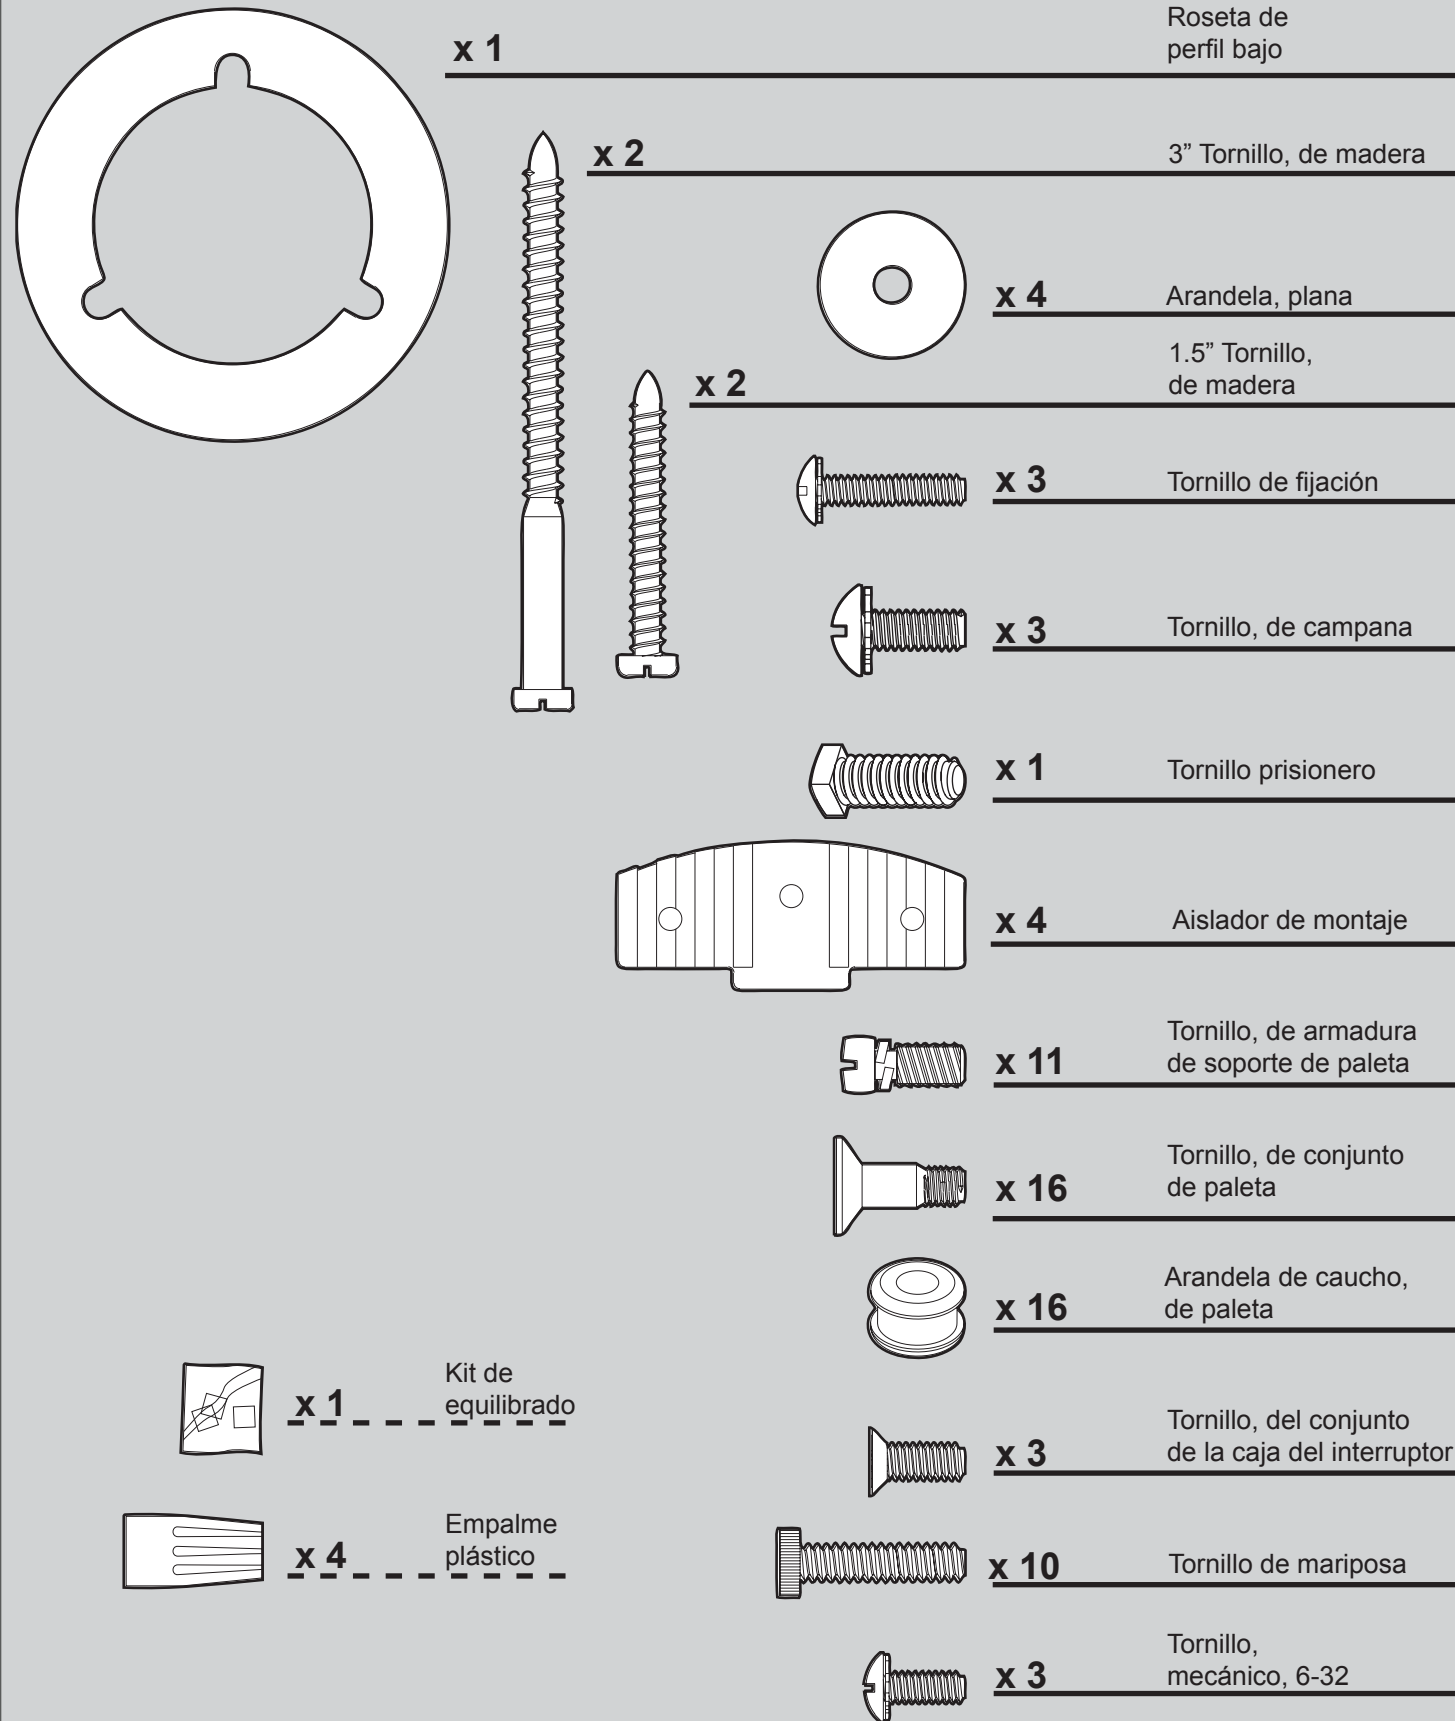

Materiales

(dibujados a escala)