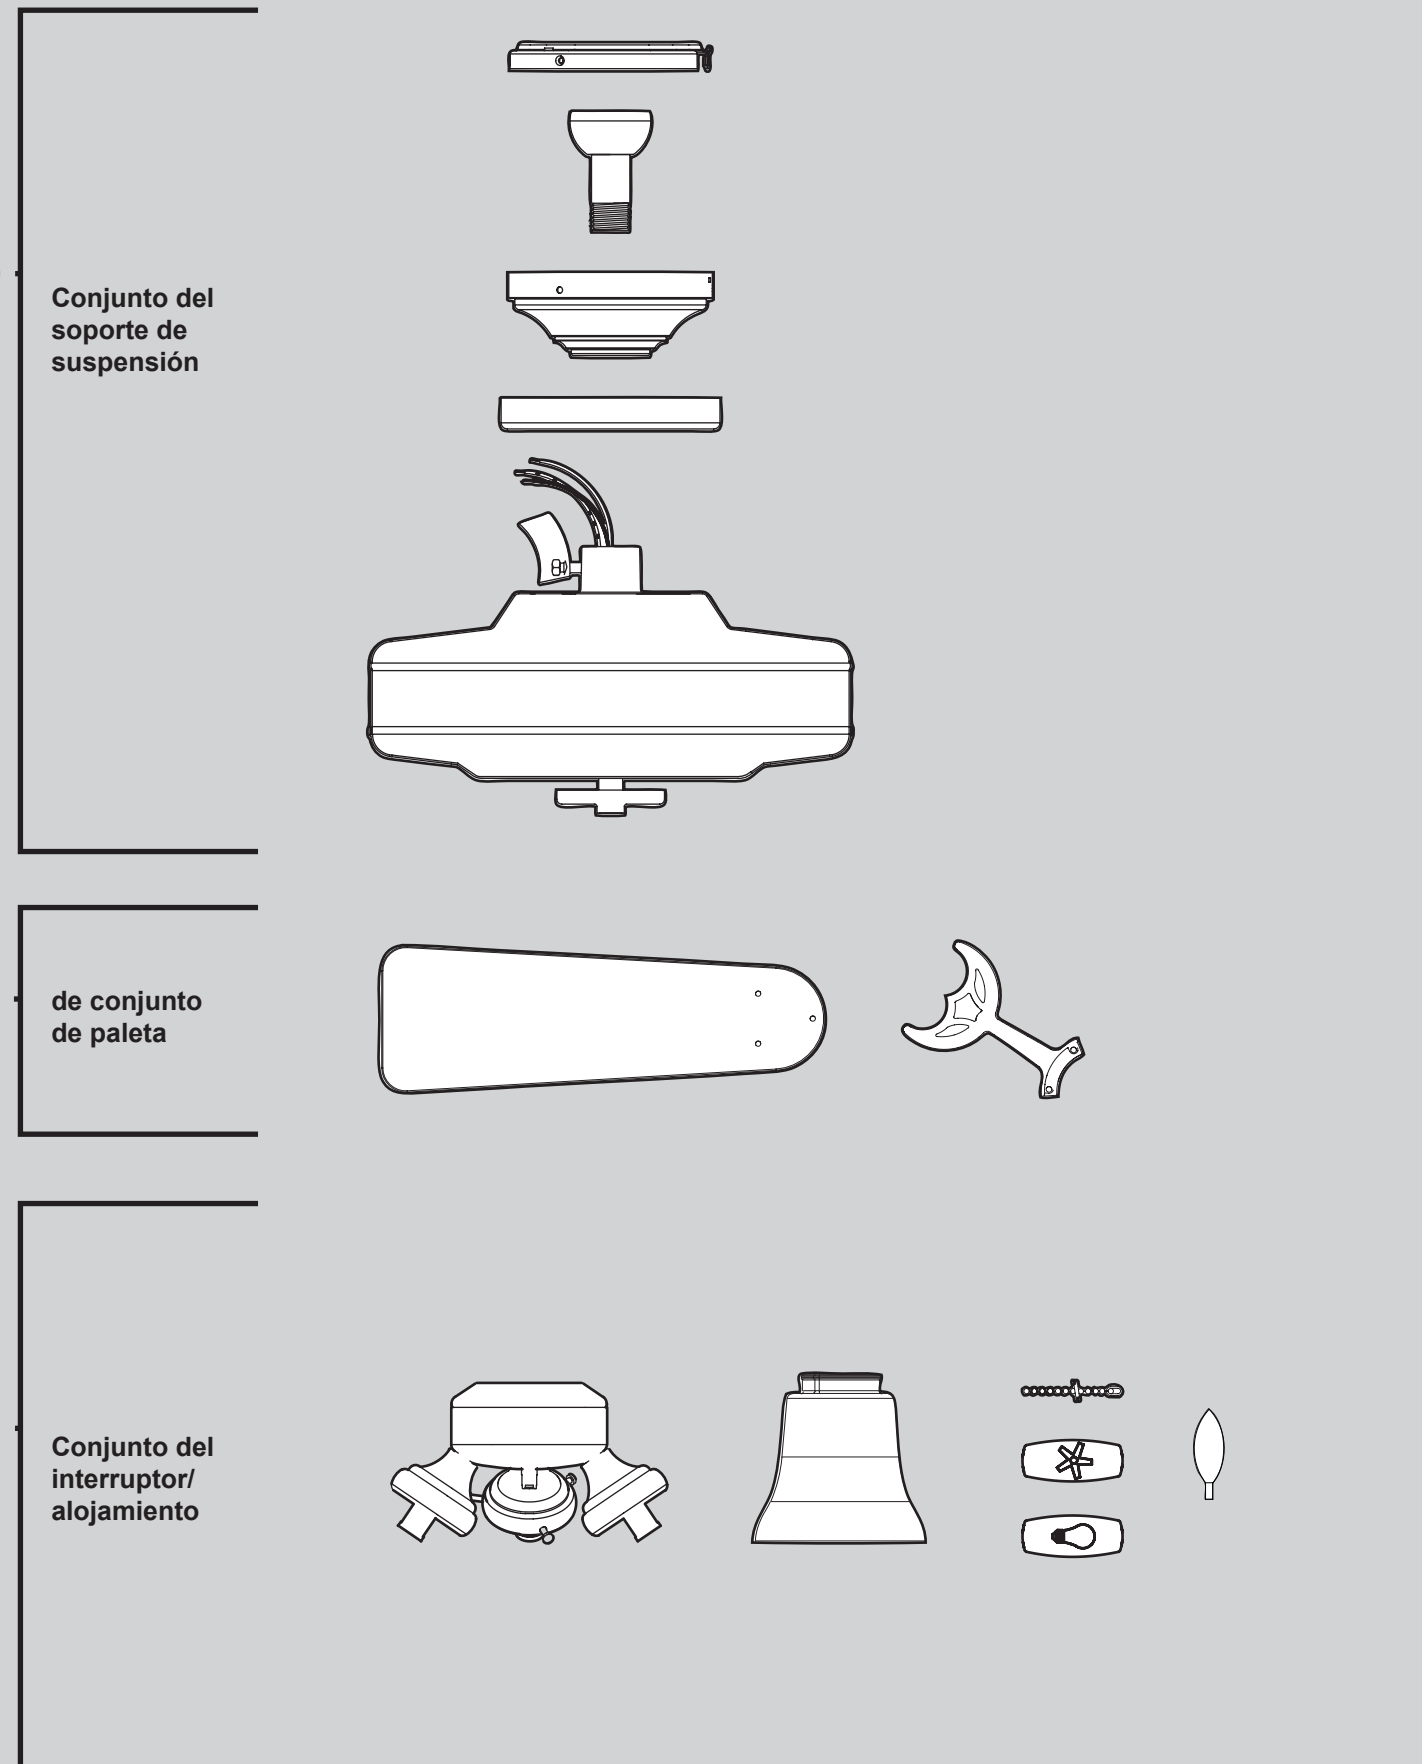

Piezas del ventilador

(no dibujadas a escala)