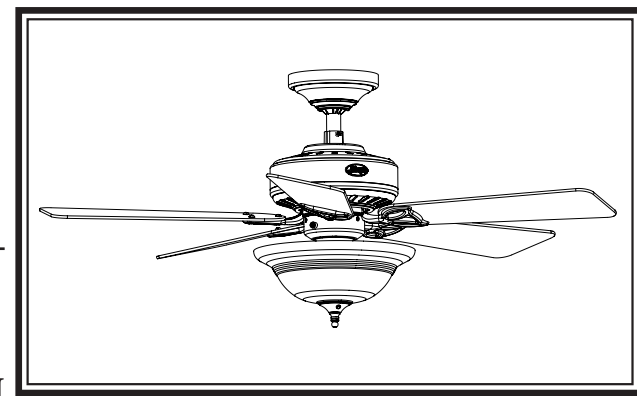

PARTS GUIDE

Hunter

Using this Parts Guide, make sure all parts are included in the box. If parts are missing, DO NOT RETURN