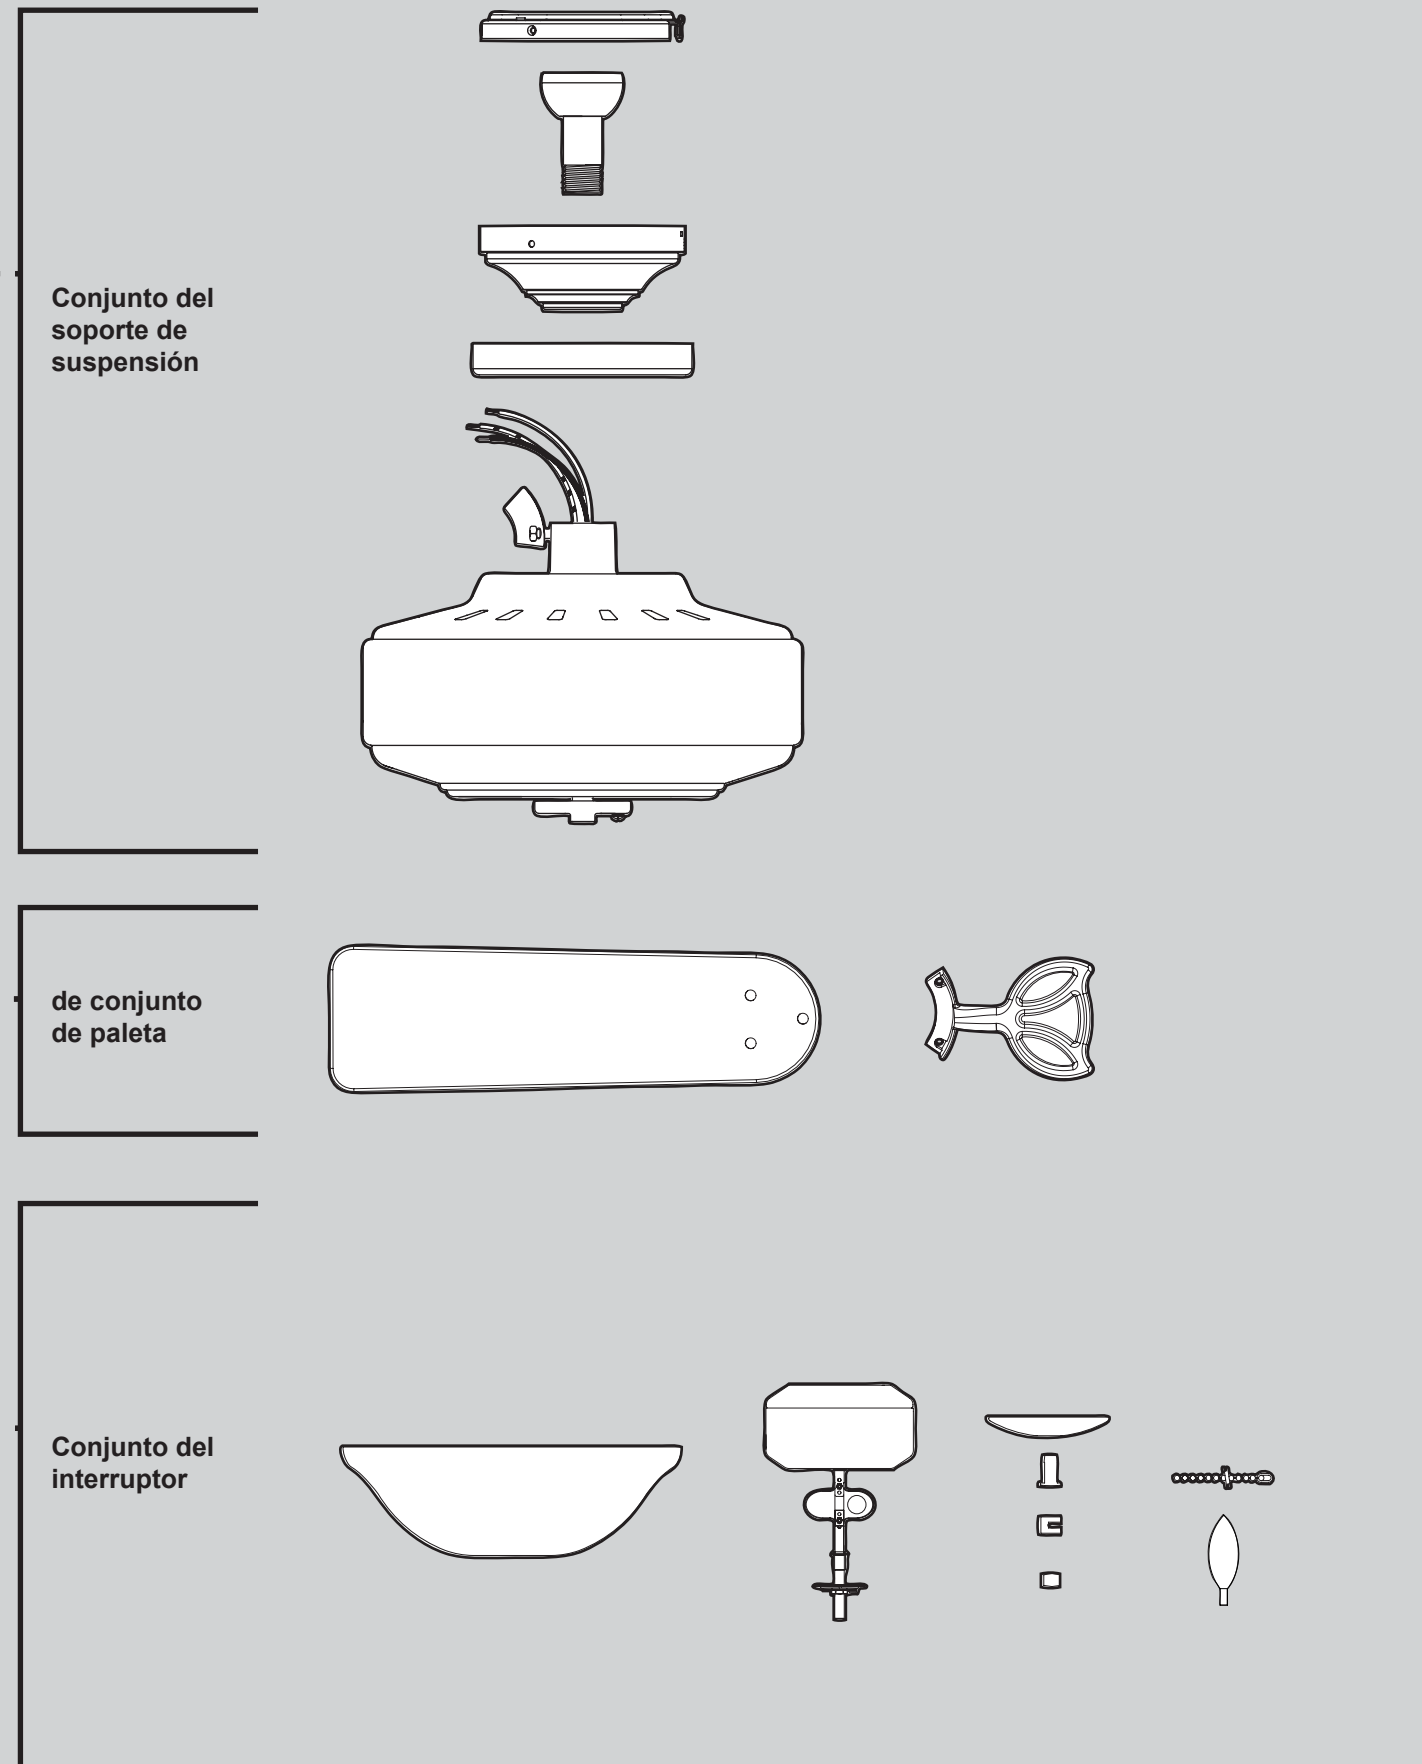

Piezas del ventilador

(no dibujadas a escala)