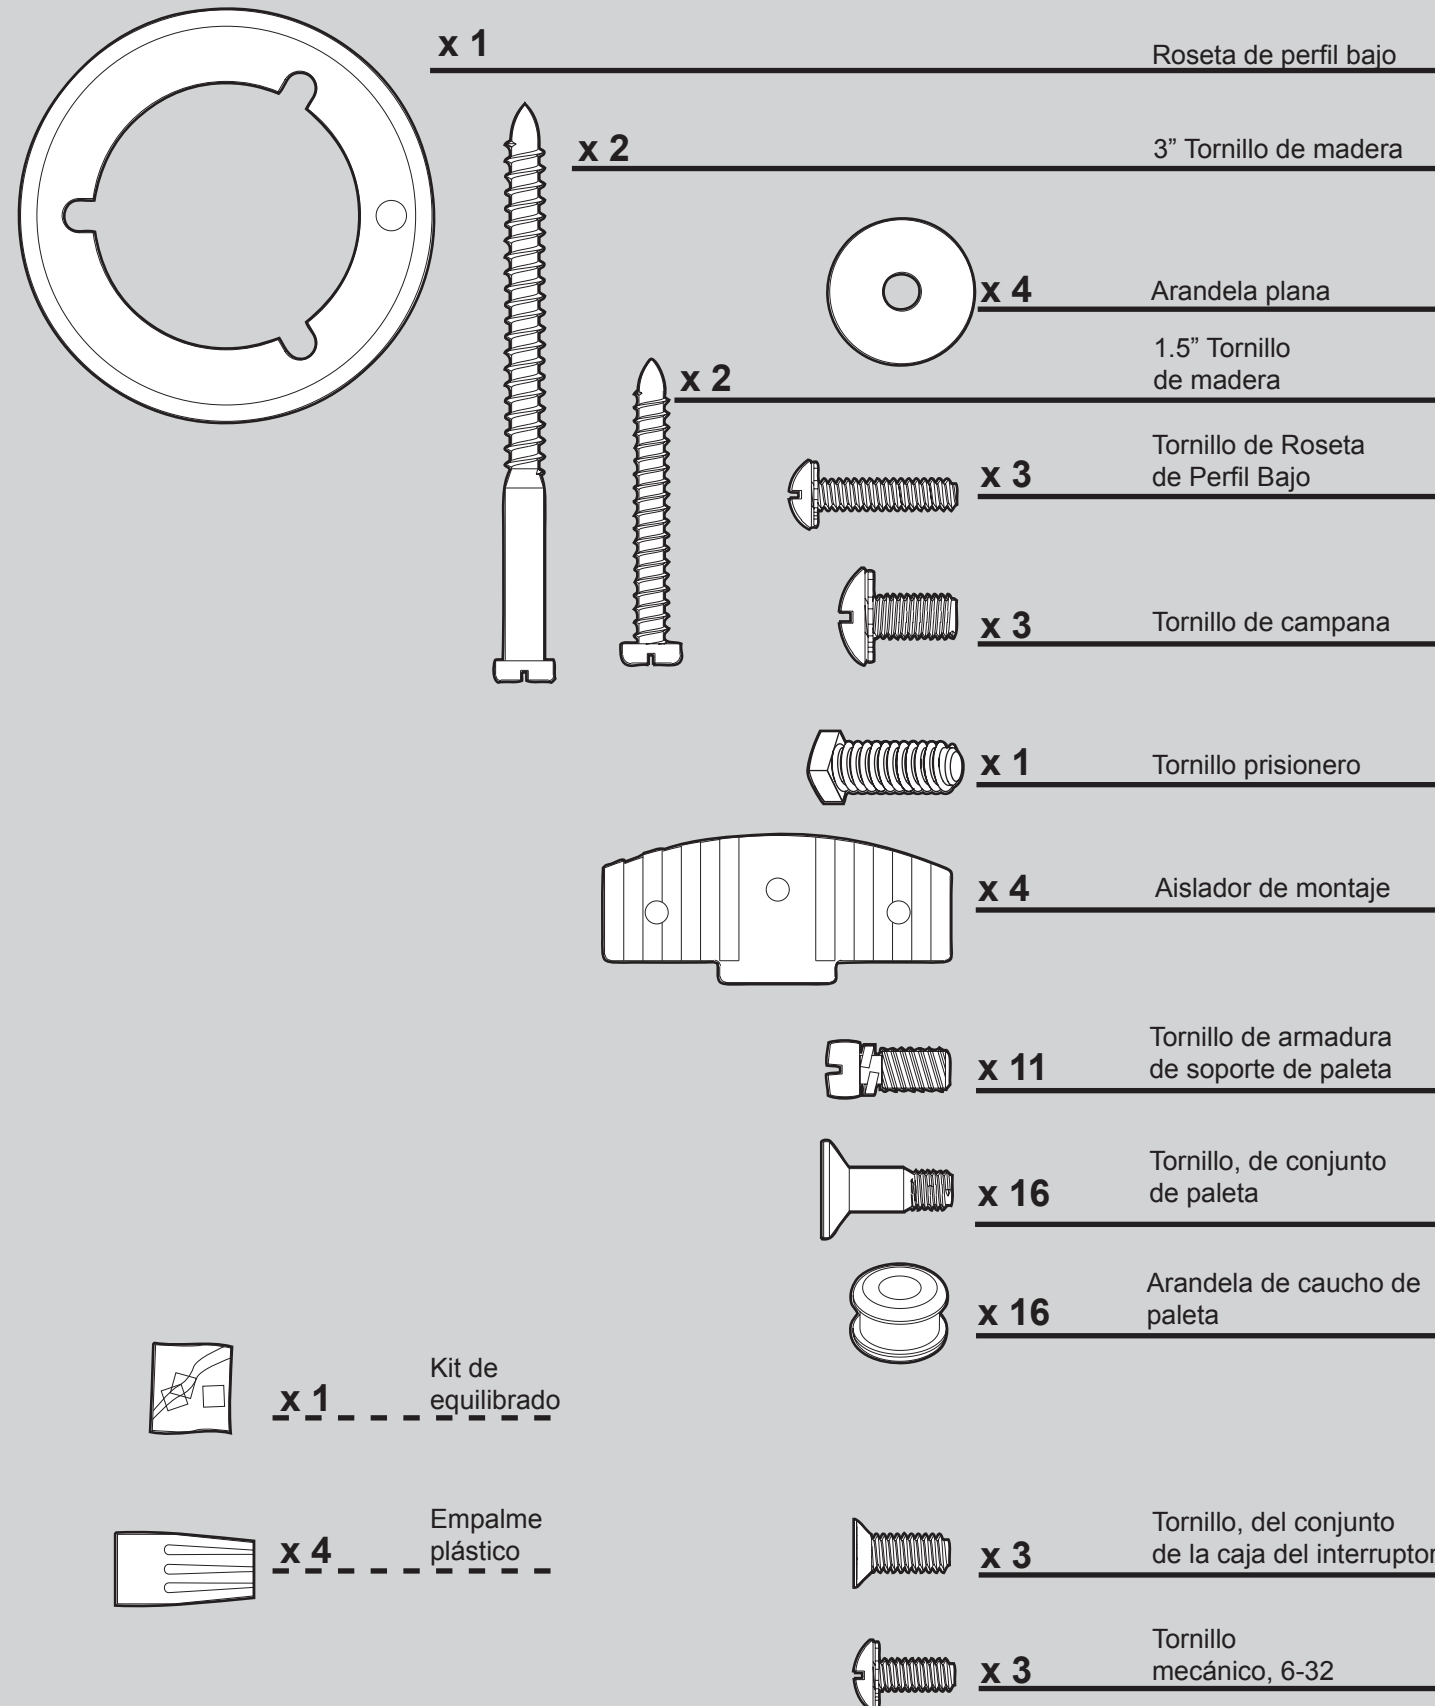

Materiales

(no dibujados a escala)