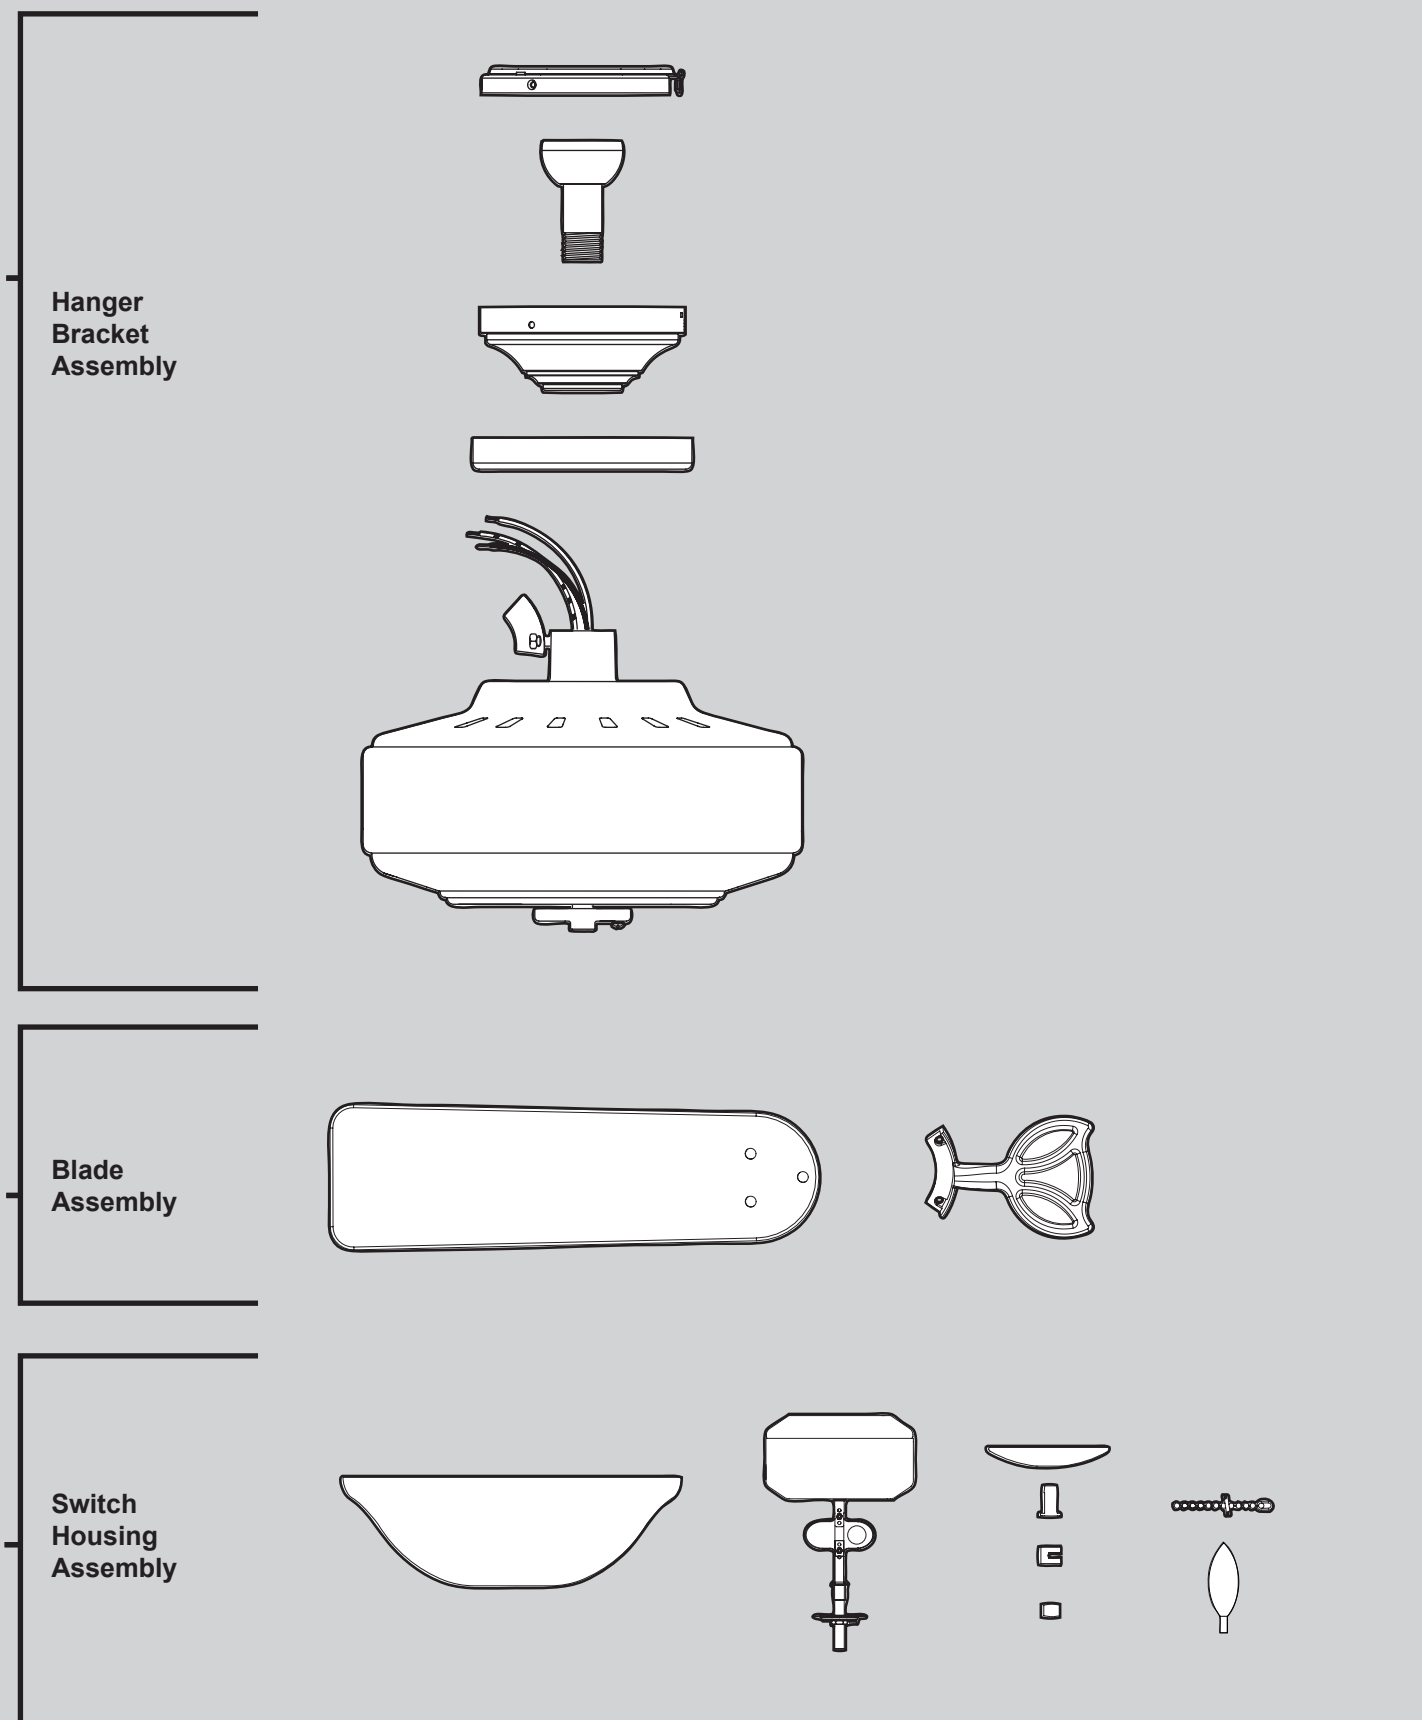

Fan Parts

(Not Drawn to Scale)