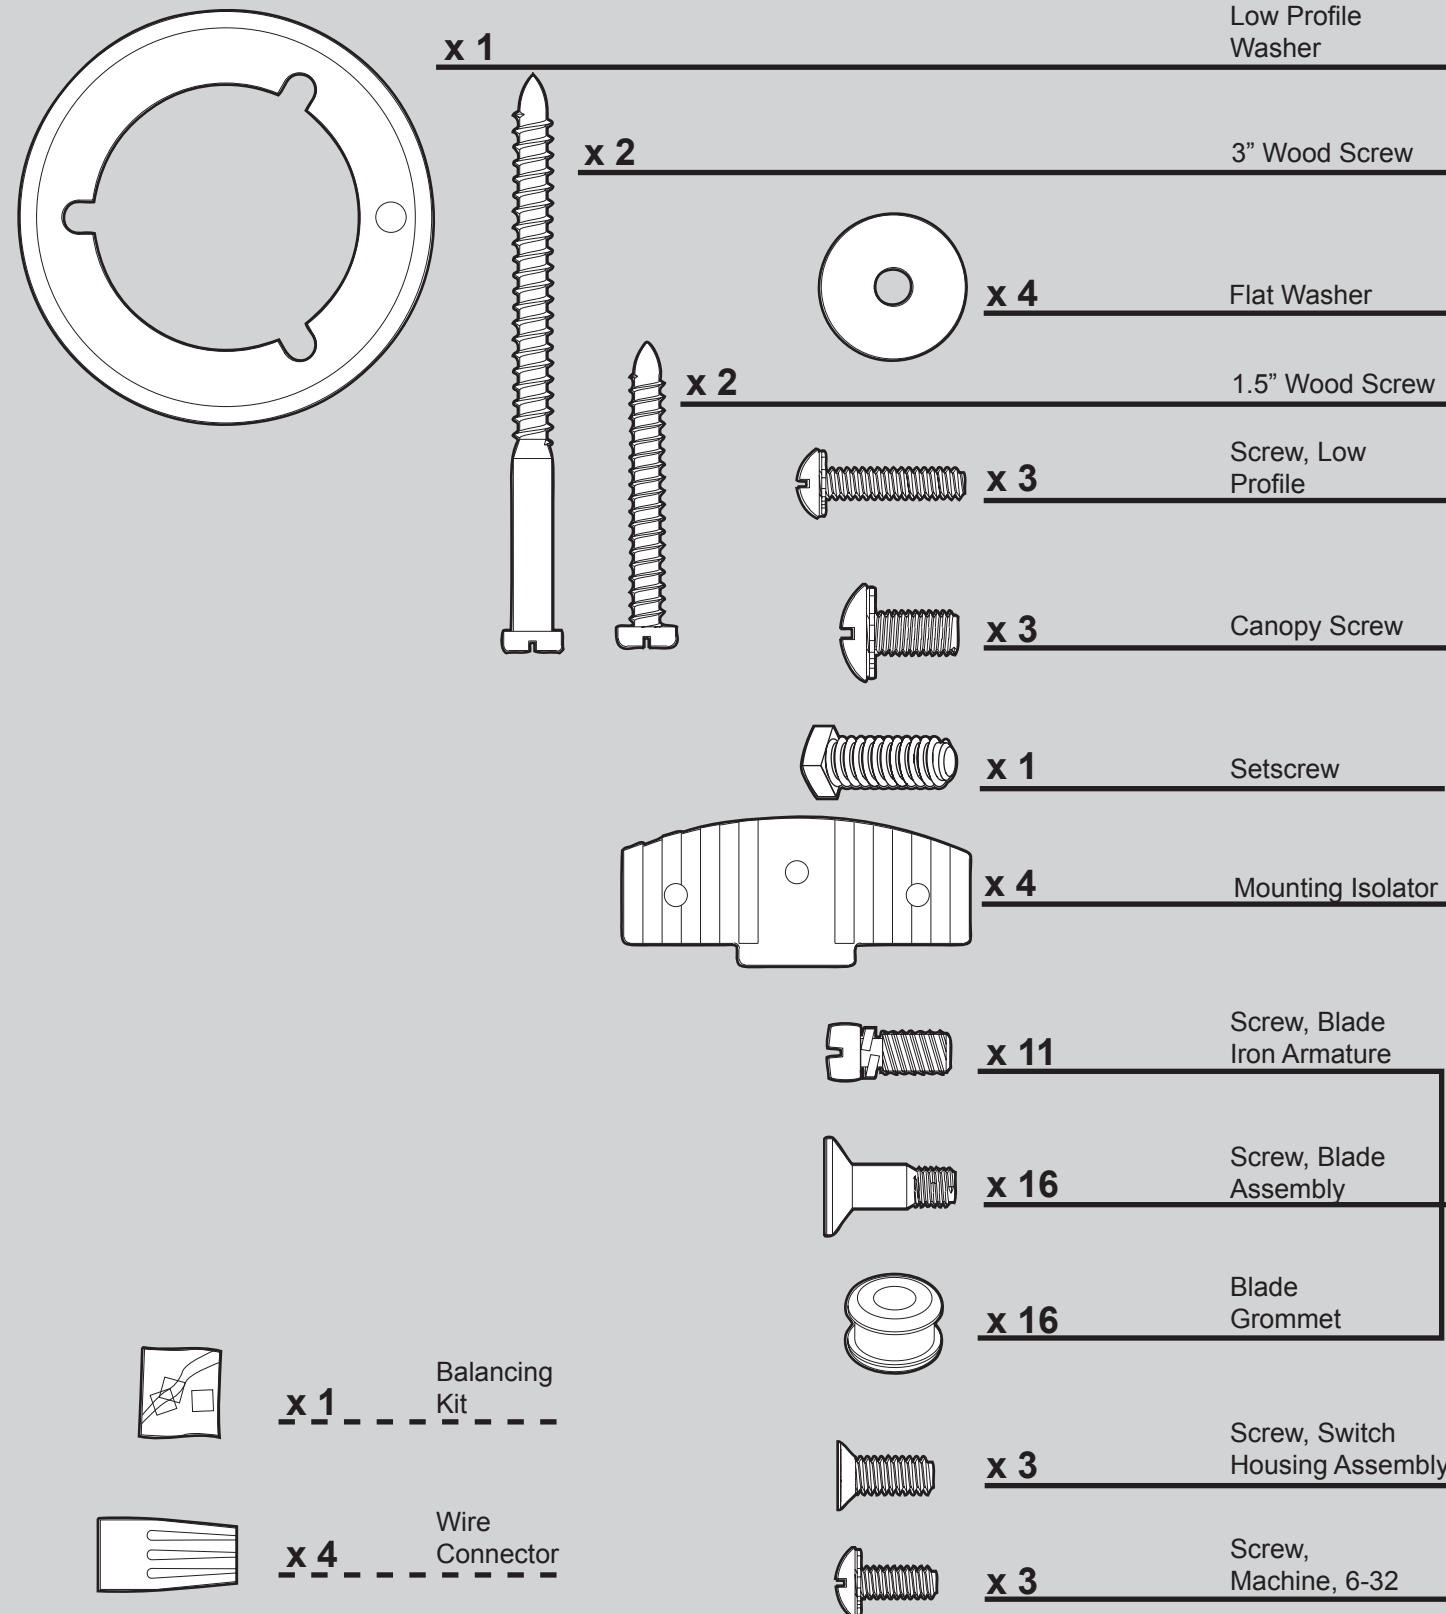

Hardware

(Drawn to Scale)