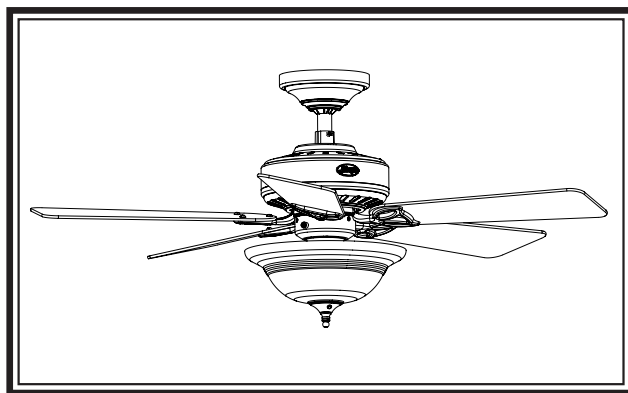

GUÍA DE PIEZAS

Hunter

Consulte esta Guía de partes para asegurarse de que todas las partes estén incluidas en la caja.