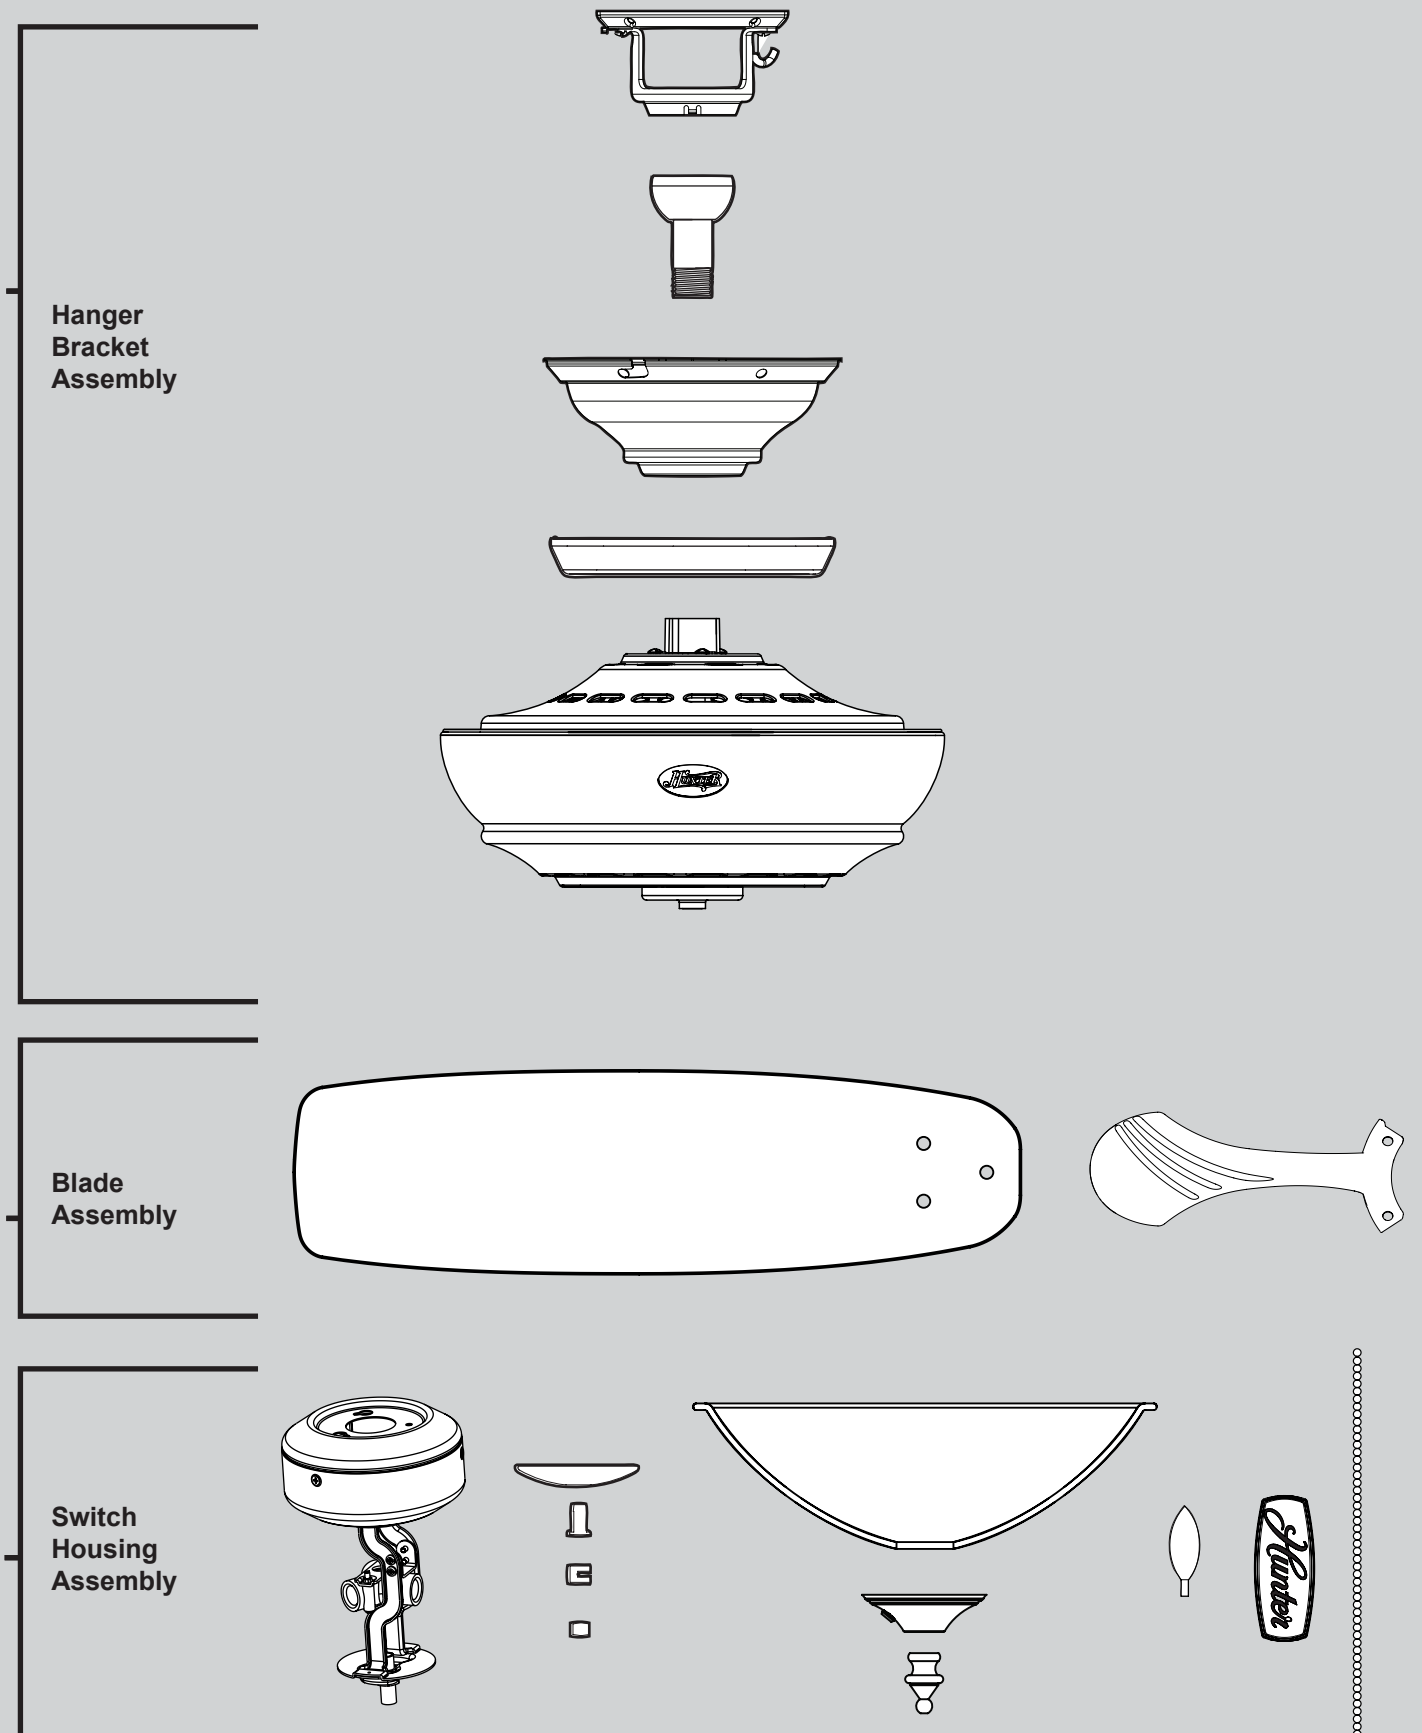

Hardware

(Drawn to Scale)

- **x 1**
- **x 2**
- **x 4**
- **x 2**
- **x 3**
- **x 5**
- **x 1**
- **x 4**
- **x 11**
- **x 16**
- **x 16**
- **x 3**
- **x 3**
- **x 1**
- **x 4**

Fan Parts

(Not Drawn to Scale)