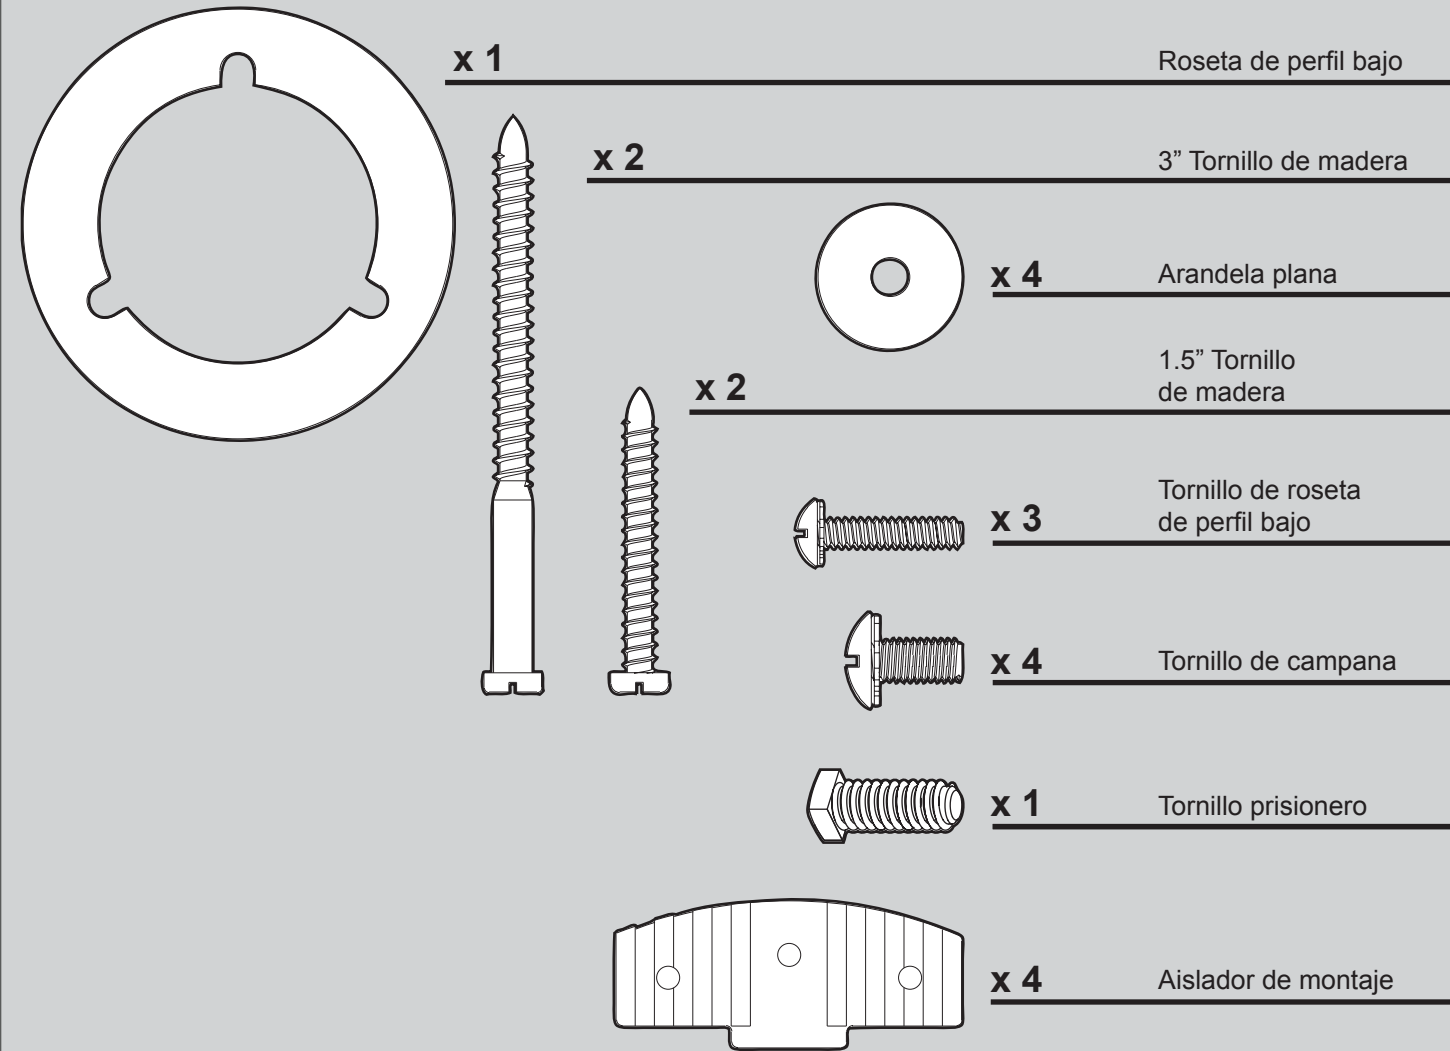

Materiales

(no dibujados a escala)

x 1 Kit de equilibrado

x 4 Empalme plástico

x 10 Tornillo, de mariposa

x 3 Tornillo, del conjunto de la caja del interruptor