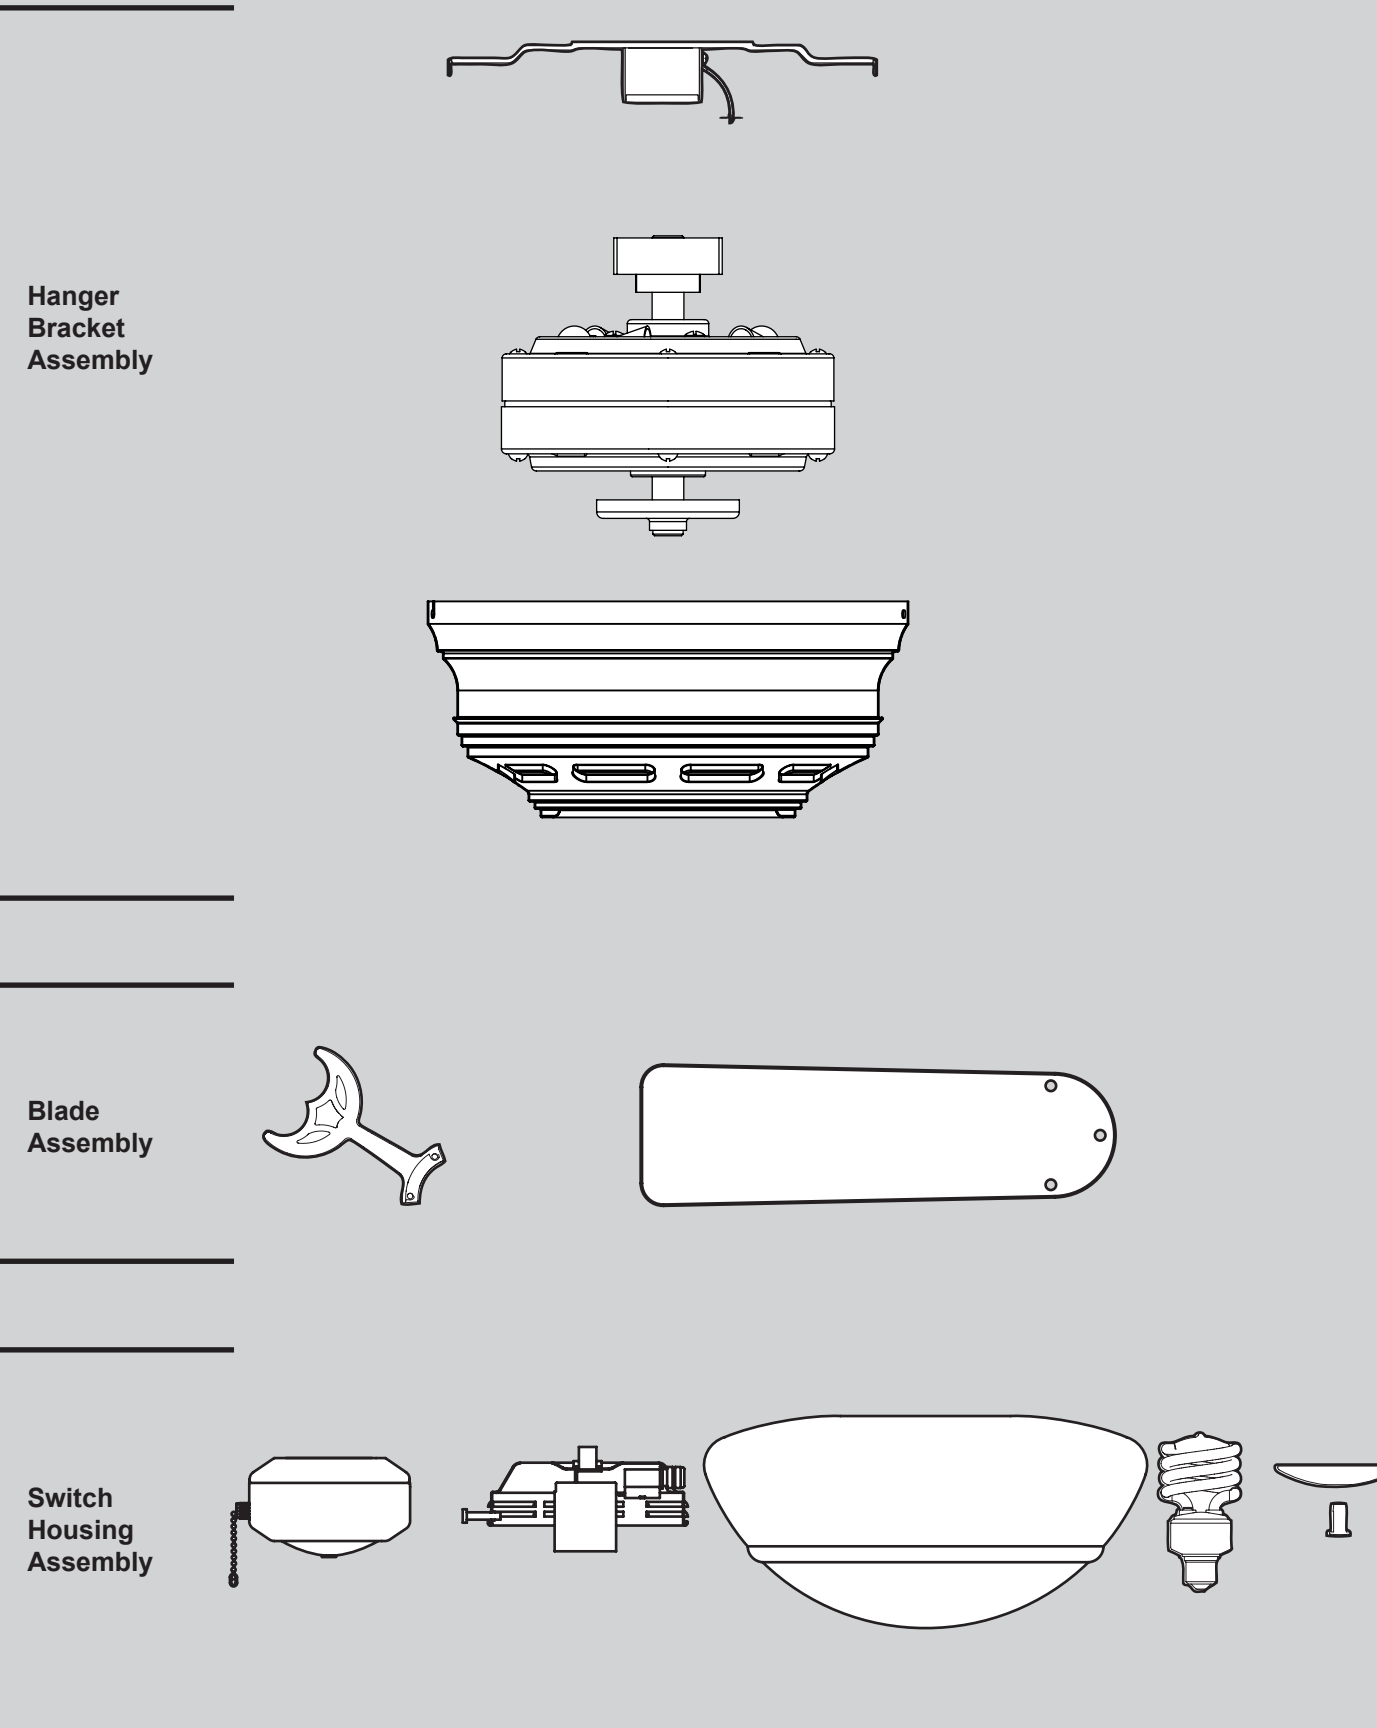

Hardware

(Drawn to Scale)

Fan Parts

(Not Drawn to Scale)

PARTS GUIDE

Hunter

STOP

Using this Parts Guide, make sure all parts are included in the box.

If parts are missing, DO NOT RETURN

THIS ITEM TO THE STORE, call 888-830-1326 for assistance.

THIS PARTS GUIDE IS FOR REFERENCE ONLY.

REFER TO THE INSTALLATION MANUAL FOR FULL ASSEMBLY INSTRUCTIONS.

Parts List	Model #	20810	20801
	Asm. Dwg. #	97419-01	97419-02
	Finish	White	Antique Pewter
Item Name	Qty	Part #	Part #
* Ceiling Plate	1	73846-01	73846-01
Mounting Isolator			
Canopy Screw			
Locking Screw			
Wood Screw 1.5"			
Wood Screw 3"			
Flat Washer			
Motor Cover	1	92511-03	92511-03
Switch Housing Assembly	1	93194-03	93194-14
Light Kit Assembly	1	87629-02	87629-03
Blade Iron Set	1	99631-05	99631-05
Blade Set	1	G0677-03	G0677-05
Screw, Blade Iron Armature	11	63755-05	63755-05
Hardware Kit	1	97419-00-860	97419-00-861
Blade Grommet			
Blade Assembly Screw			
Screw, Machine, 6-32			
Wire Connector			
Screw, Switch Housing Assembly			
Balancing Kit	1	65666-01	65666-01
Cap, Switch Housing	1	73853-01	73853-01
Plug Button	1	73854-01	73854-01
Thumbscrew	3	03077-01	03077-01
Light bulb / Bulb	1	65753-01	65753-01
Globe/Shade	1	84210-01	84210-01