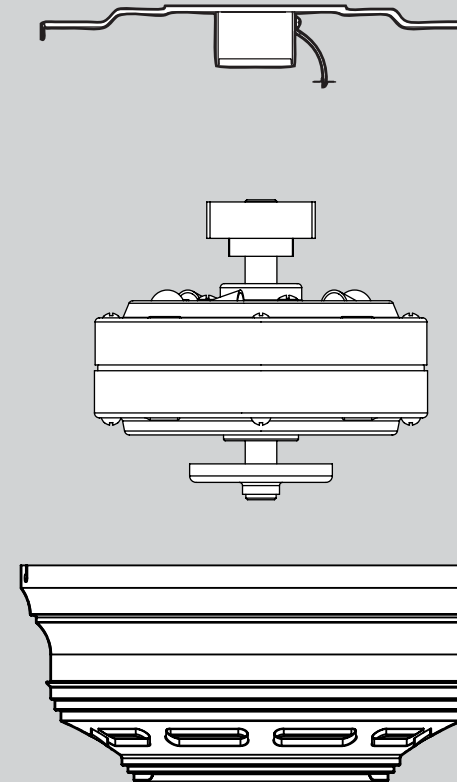

If parts are missing, DO NOT RETURN

THIS ITEM TO THE STORE, call 888-830-1326 for assistance.

THIS PARTS GUIDE IS FOR REFERENCE ONLY.

REFER TO THE INSTALLATION MANUAL FOR FULL ASSEMBLY INSTRUCTIONS.

Parts List	Model #	20810	20801
	Asm. Dwg. #	97419-01	97419-02
	Finish	White	Antique Pewter
Item Name	Qty	Part #	Part #
* Ceiling Plate	1	73846-01	73846-01
Mounting Isolator			
Canopy Screw			
Locking Screw			
Wood Screw 1.5"			
Wood Screw 3"			
Flat Washer			
Motor Cover	1	92511-03	92511-03
Switch Housing Assembly	1	93194-03	93194-14
Light Kit Assembly	1	87629-02	87629-03
Blade Iron Set	1	99631-05	99631-05
Blade Set	1	G0677-03	G0677-05
Screw, Blade Iron Armature	11	63755-05	63755-05
Hardware Kit	1	97419-00-860	97419-00-861
Blade Grommet			
Blade Assembly Screw			
Screw, Machine, 6-32			
Wire Connector			
Screw, Switch Housing Assembly			
Balancing Kit	1	65666-01	65666-01
Cap, Switch Housing	1	73853-01	73853-01
Plug Button	1	73854-01	73854-01
Thumbscrew	3	03077-01	03077-01
Light bulb / Bulb	1	65753-01	65753-01
Globe/Shade	1	84210-01	84210-01

Materiales

(no dibujados a escala)

Piezas del ventilador

(no dibujadas a escala)

Conjunto del soporte de suspensión

de conjunto de paleta

Conjunto del interruptor

GUÍA DE PIEZAS