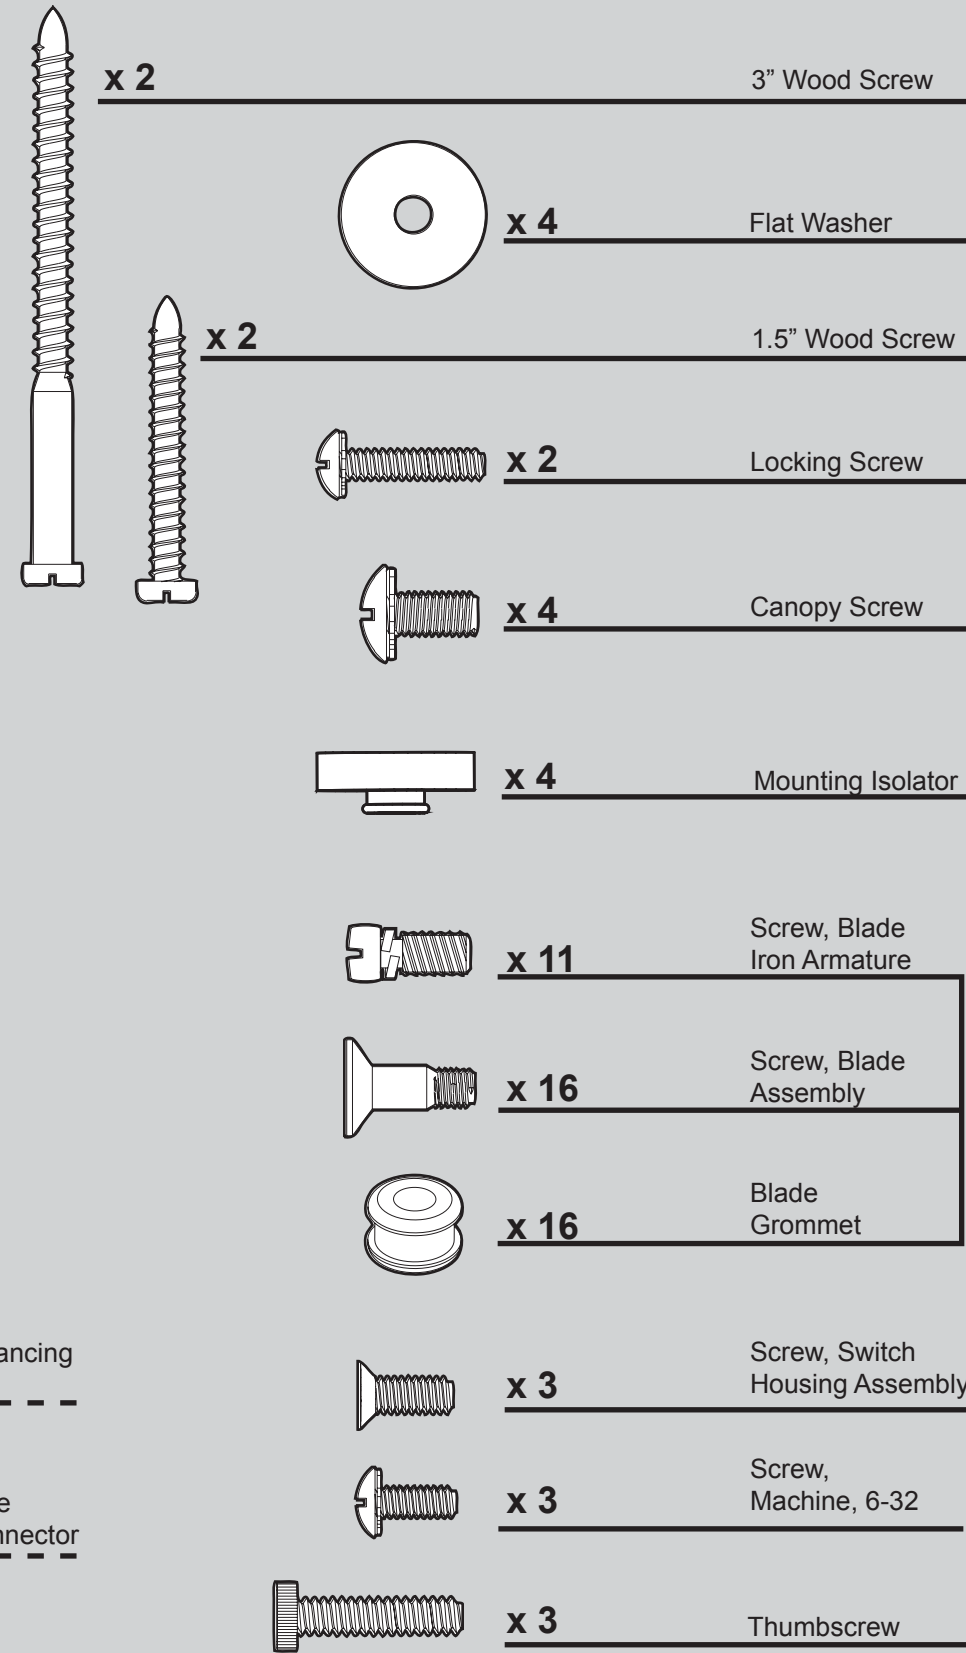

Hardware

(Drawn to Scale)

Fan Parts

(Not Drawn to Scale)

PARTS GUIDE

Hunter

STOP

Using this Parts Guide, make sure all parts are included in the box.

If parts are missing, DO NOT RETURN

THIS ITEM TO THE STORE, call 888-830-1326 for assistance.

THIS PARTS GUIDE IS FOR REFERENCE ONLY.

REFER TO THE INSTALLATION MANUAL FOR FULL ASSEMBLY INSTRUCTIONS.

Parts List	Model #	20810	20801
	Asm. Dwg. #	97419-01	97419-02
	Finish	White	Antique Pewter
Item Name	Qty	Part #	Part #
* Ceiling Plate	1	73846-01	73846-01
Mounting Isolator			
Canopy Screw			
Locking Screw			
Wood Screw 1.5"			
Wood Screw 3"			
Flat Washer			
Motor Cover	1	92511-03	92511-03
Switch Housing Assembly	1	93194-03	93194-14
Light Kit Assembly	1	87629-02	87629-03
Blade Iron Set	1	99631-05	99631-05
Blade Set	1	G0677-03	G0677-05
Screw, Blade Iron Armature	11	63755-05	63755-05
Hardware Kit	1	97419-00-860	97419-00-861
Blade Grommet			
Blade Assembly Screw			
Screw, Machine, 6-32			
Wire Connector			
Screw, Switch Housing Assembly			
Balancing Kit	1	65666-01	65666-01
Cap, Switch Housing	1	73853-01	73853-01
Plug Button	1	73854-01	73854-01
Thumbscrew	3	03077-01	03077-01
Light bulb / Bulb	1	65753-01	65753-01
Globe/Shade	1	84210-01	84210-01