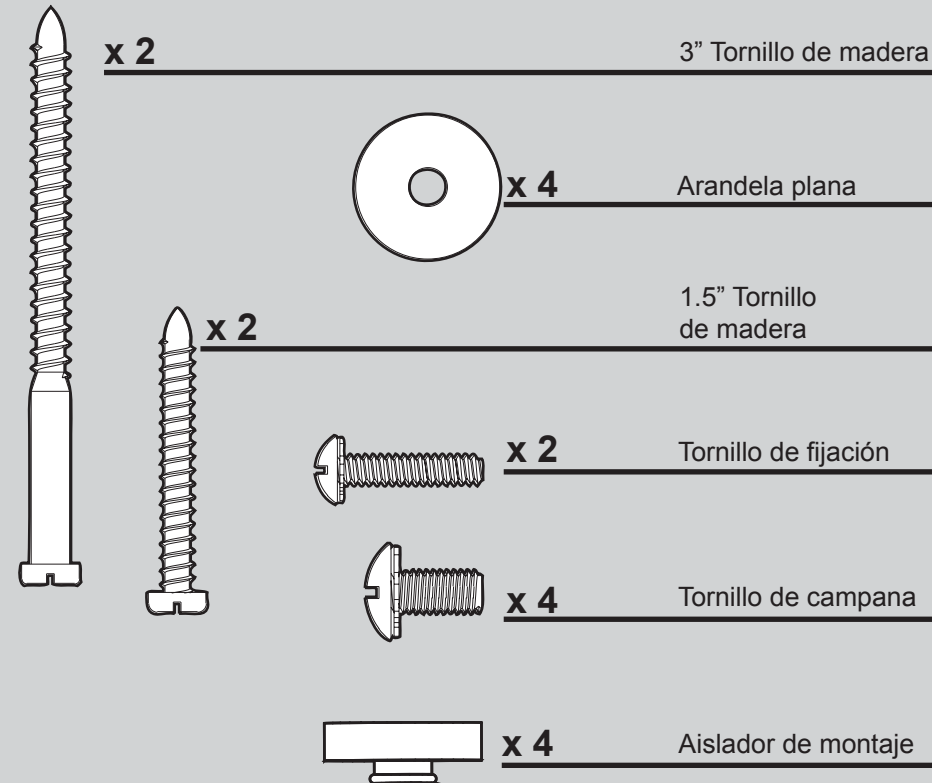

If parts are missing, DO NOT RETURN

THIS ITEM TO THE STORE, call 888-830-1326 for assistance.

THIS PARTS GUIDE IS FOR REFERENCE ONLY.

REFER TO THE INSTALLATION MANUAL FOR FULL ASSEMBLY INSTRUCTIONS.

Parts List	Model #	20810	20801
	Asm. Dwg. #	97419-01	97419-02
	Finish	White	Antique Pewter
Item Name	Qty	Part #	Part #
* Ceiling Plate	1	73846-01	73846-01
Mounting Isolator			
Canopy Screw			
Locking Screw			
Wood Screw 1.5"			
Wood Screw 3"			
Flat Washer			
Motor Cover	1	92511-03	92511-03
Switch Housing Assembly	1	93194-03	93194-14
Light Kit Assembly	1	87629-02	87629-03
Blade Iron Set	1	99631-05	99631-05
Blade Set	1	G0677-03	G0677-05
Screw, Blade Iron Armature	11	63755-05	63755-05
Hardware Kit	1	97419-00-860	97419-00-861
Blade Grommet			
Blade Assembly Screw			
Screw, Machine, 6-32			
Wire Connector			
Screw, Switch Housing Assembly			
Balancing Kit	1	65666-01	65666-01
Cap, Switch Housing	1	73853-01	73853-01
Plug Button	1	73854-01	73854-01
Thumbscrew	3	03077-01	03077-01
Light bulb / Bulb	1	65753-01	65753-01
Globe/Shade	1	84210-01	84210-01

Materiales

(no dibujados a escala)

Piezas del ventilador

(no dibujadas a escala)

Conjunto del soporte de suspensión

de conjunto de paleta

Conjunto del interruptor

GUÍA DE PIEZAS