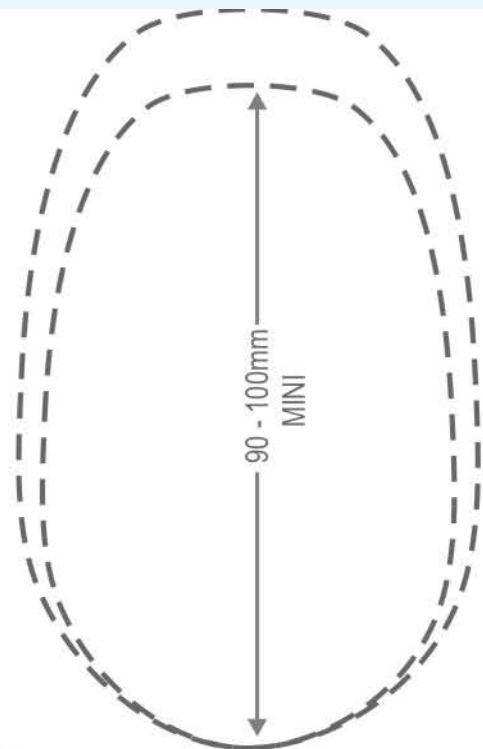

ACCURATUS[®]
BY CERATECH

Mini Silver Optical Mouse – Combo Connection

Part Code: MOU-MINIOPTSILVHY

About:

Travelling with a standard office mouse often means your bag takes on new and unwanted shapes. The new mini sized 800dpi Optical mouse from Accuratus gives you the precision and the space.

Downsizing the mouse can sometimes mean a lack of comfort, not so with the Accuratus Mini, it may be small but it can be used as much as its bigger brother.

Features:

- Combo Connection (USB & PS/2)
- 800dpi optical resolution
- Blue illuminated scroll wheel
- Mini in size
- Silver in colour

Dimensions:

92(L) * 49.9(W) * 29(H) mm

Available from:

Hypertec Ltd, 2 Swangate, Charnham Park, Hungerford, Berkshire, RG17 0YX
Tel: 0870 243 5603 Fax: 0870 243 5604 www.hypertec.co.uk

Download from www.Somanuals.com. All Manuals Search And Download.