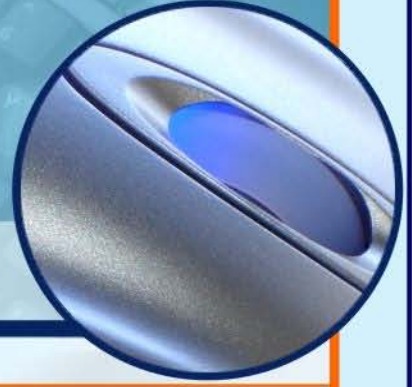

ACCURATUS[®]
BY CERATECH

Mini Silver Optical Mouse – Combo Connection

Part Code: MOU-MINIOPTSILVHY

About:

Travelling with a standard office mouse often means your bag takes on new and unwanted shapes. The new mini sized 800dpi Optical mouse from Accuratus gives you the precision and the space.

Being optical it can be used on a vast variety of surfaces without affecting the performance. Add to that the soft blue illuminated scroll wheel and a contrasting silver/black chassis and you have a mouse which looks good in any company.

Downsizing the mouse can sometimes mean a lack of comfort, not so with the Accuratus Mini, it may be small but it can be used as much as its bigger brother.

Features:

- Combo Connection (USB & PS/2)
- 800dpi optical resolution
- Blue illuminated scroll wheel
- Mini in size
- Silver in colour